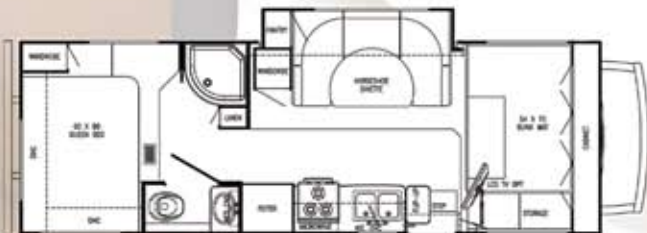

Conquest 6268

Length	28'3"	LP Gas Tank	42 lbs.
Height W/AC	11' 6"	Furnace BTU's	25,000
Width	101"	Chassis	Ford
Fresh Water	34 gal.	Engine	V-10
Grey Water	36 gal.	Fuel	55 gal.
Black Water	36 gal.	Wheel Base	196"
Water Heater	6 gal.	GVWR	14,500