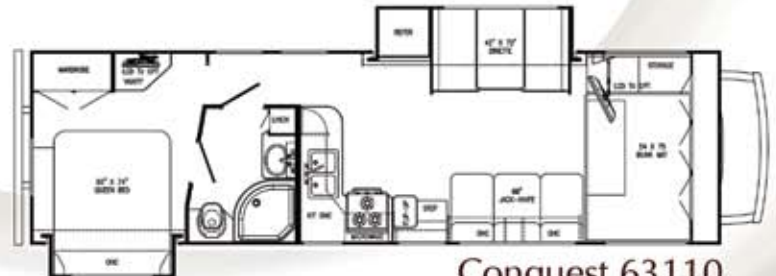

**Conquest 6316**

Length	31'7"	LP Gas Tank	42 lbs.
Height W/AC	11' 3"	Furnace BTU's	30,000
Width	101"	Chassis	Ford
Fresh Water	40 gal.	Engine	V-10
Grey Water	36 gal.	Fuel	55 gal.
Black Water	27 gal.	Wheel Base	209"
Water Heater	6 gal.	GVWR	14,500

**Conquest 6256**

Length	25'7"	LP Gas Tank	42 lbs.
Height W/AC	11' 3"	Furnace BTU's	25,000
Width	101"	Chassis	Ford
Fresh Water	38 gal.	Engine	V-10
Grey Water	24 gal.	Fuel	55 gal.
Black Water	24 gal.	Wheel Base	209"
Water Heater	6 gal.	GVWR	14,500

**Conquest 63111**

Length	31'11"	LP Gas Tank	42 lbs.
Height W/AC	11' 6"	Furnace BTU's	30,000
Width	101"	Chassis	Ford
Fresh Water	38 gal.	Engine	V-10
Grey Water	36 gal.	Fuel	55 gal.
Black Water	36 gal.	Wheel Base	209"
Water Heater	6 gal.	GVWR	14,500

**Conquest 6268**

Length	28'3"	LP Gas Tank	42 lbs.
Height W/AC	11' 6"	Furnace BTU's	25,000
Width	101"	Chassis	Ford
Fresh Water	34 gal.	Engine	V-10
Grey Water	36 gal.	Fuel	55 gal.
Black Water	36 gal.	Wheel Base	196"
Water Heater	6 gal.	GVWR	14,500