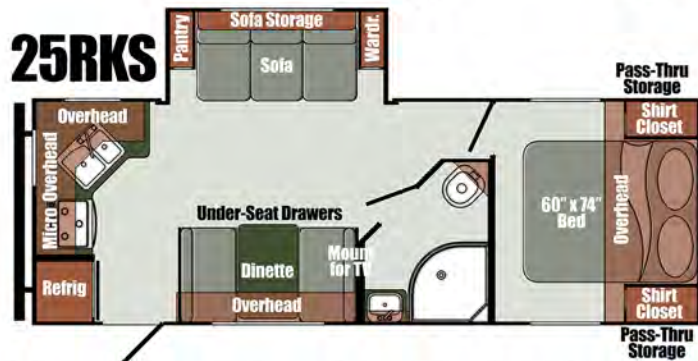

SIGNATURE SERIES

Specifications

Weights include typical options, and are approximate. Check the sticker in each unit for actual weights.

	Length	Width	Ext. Hgt	Int. Hgt	Dry Wgt.	Hitch Wgt.	Carry Cap.	Fresh Water	Grey Tank	Black Tank	Furnace	Water Htr.	LP Tank
24RBS	24'8"	96"	11'3"	80"	4,700	530	2,340	36	29	29	20,000	6	2 x 20
25BHS	27'2"	96"	11'0"	80"	5,040	540	2,000	36	29	29	20,000	6	2 x 20
25RKS	27'4"	96"	11'1"	80"	TBD	TBD	TBD	36	58	29	20,000	6	2 x 20
25RLD	28'0"	96"	11'0"	80"	4,911	590	2,639	36	29	29	20,000	6	2 x 20
28CRB	30'3"	96"	10'11"	80"	6,120	520	1,400	36	29	29	30,000	6	2 x 20
28BBS	31'2"	96"	11'0"	80"	5,820	640	1,220	36	29	29	30,000	6	2 x 20

Furnishings

- Jackknife Sofa (28BBS)
- 60" x 74" Bed w/Poly Mattress
- Upper & Lower Bunk Beds (25BHS, 28BBS)

Bath

- Foot Flush Toilet
- Power Bath Vent
- Medicine Cabinet w/Mirror
- Shower Curtain
- 24" x 36" Shower
- Skylight