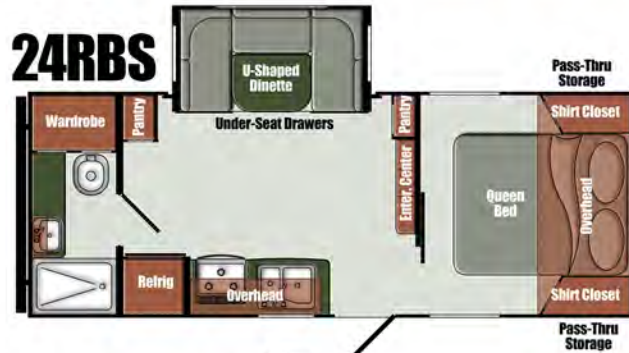

SIGNATURE SERIES

Specifications

Weights include typical options, and are approximate. Check the sticker in each unit for actual weights.

	Length	Width	Ext. Hgt	Int. Hgt	Dry Wgt.	Hitch Wgt.	Carry Cap.	Fresh Water	Grey Tank	Black Tank	Furnace	Water Htr.	LP Tank
24RBS	24'8"	96"	11'3"	80"	4,700	530	2,340	36	29	29	20,000	6	2 x 20
25BHS	27'2"	96"	11'0"	80"	5,040	540	2,000	36	29	29	20,000	6	2 x 20
25RKS	27'4"	96"	11'1"	80"	TBD	TBD	TBD	36	58	29	20,000	6	2 x 20
25RLD	28'0"	96"	11'0"	80"	4,911	590	2,639	36	29	29	20,000	6	2 x 20
28CRB	30'3"	96"	10'11"	80"	6,120	520	1,400	36	29	29	30,000	6	2 x 20
28BBS	31'2"	96"	11'0"	80"	5,820	640	1,220	36	29	29	30,000	6	2 x 20

Furnishings

- Jackknife Sofa (28BBS)
- 60" x 74" Bed w/Poly Mattress
- Upper & Lower Bunk Beds (25BHS, 28BBS)

Bath

- Foot Flush Toilet
- Power Bath Vent
- Medicine Cabinet w/Mirror
- Shower Curtain
- 24" x 36" Shower
- Skylight