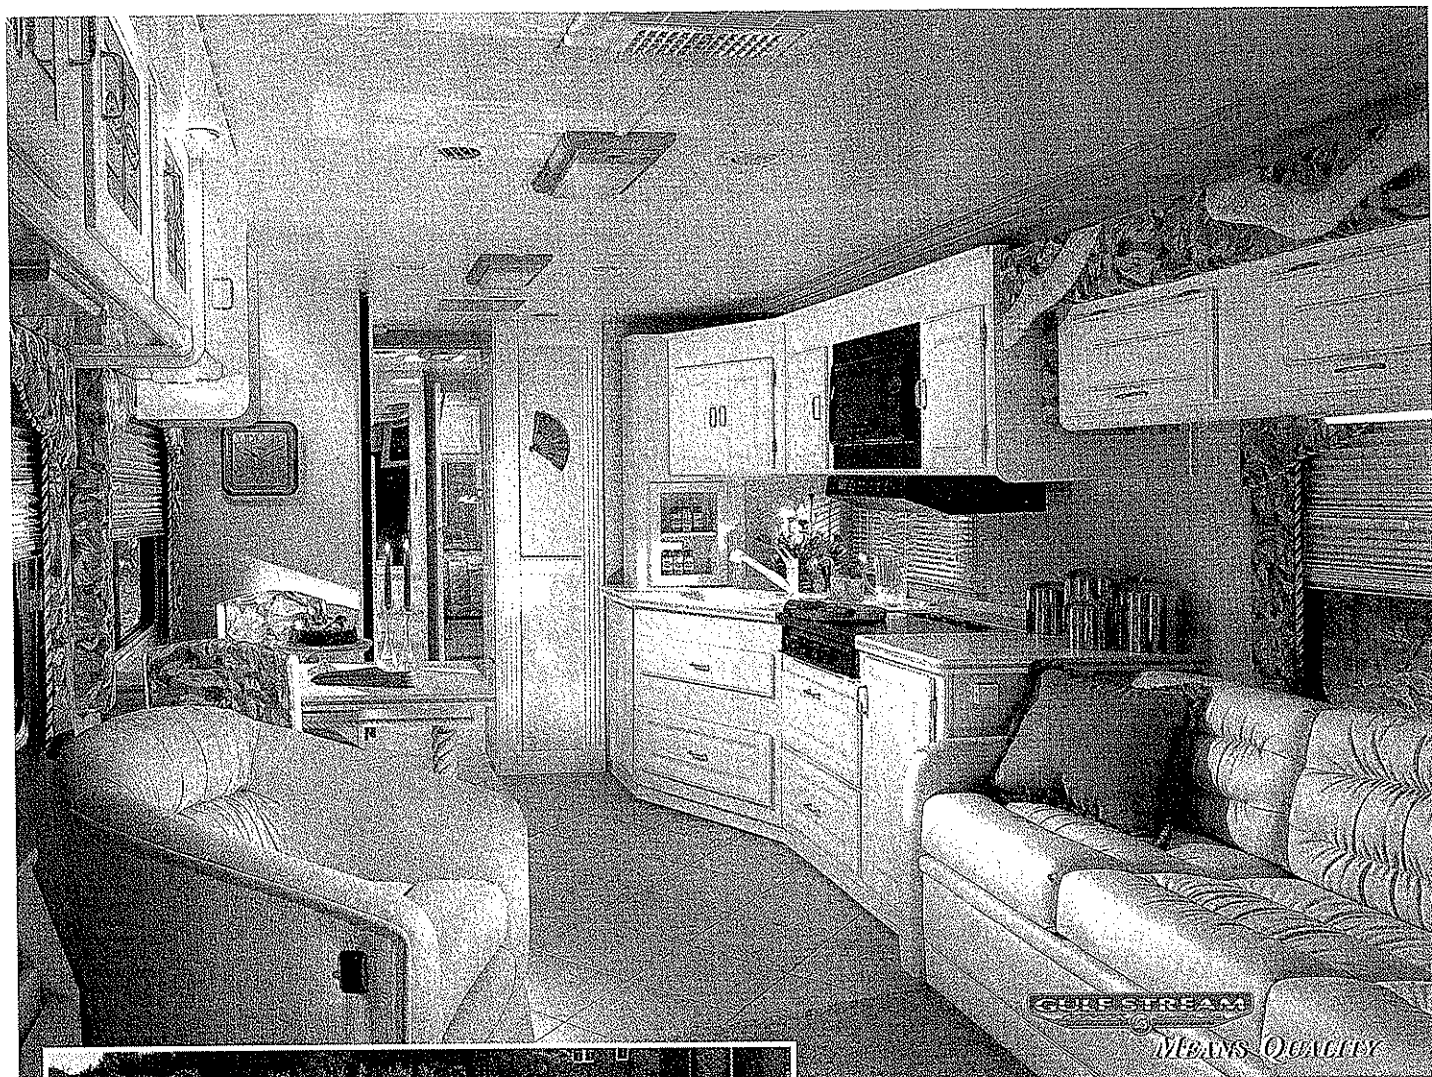

Scenic Cruiser

LUXURY MOTORCOACH BY GULF STREAM COACH

QUALITY • INNOVATION • COMFORT

You and your friends can see the "Scenic" byways in the luxurious newly designed *Scenic Cruiser*.

The one piece panoramic windshield of the *Scenic Cruiser*, allows you to see the clear beauty of many adventures. Exquisite white laminate or hand-rubbed walnut interiors along with fabulous interior appointments make your voyages absolutely captivating.