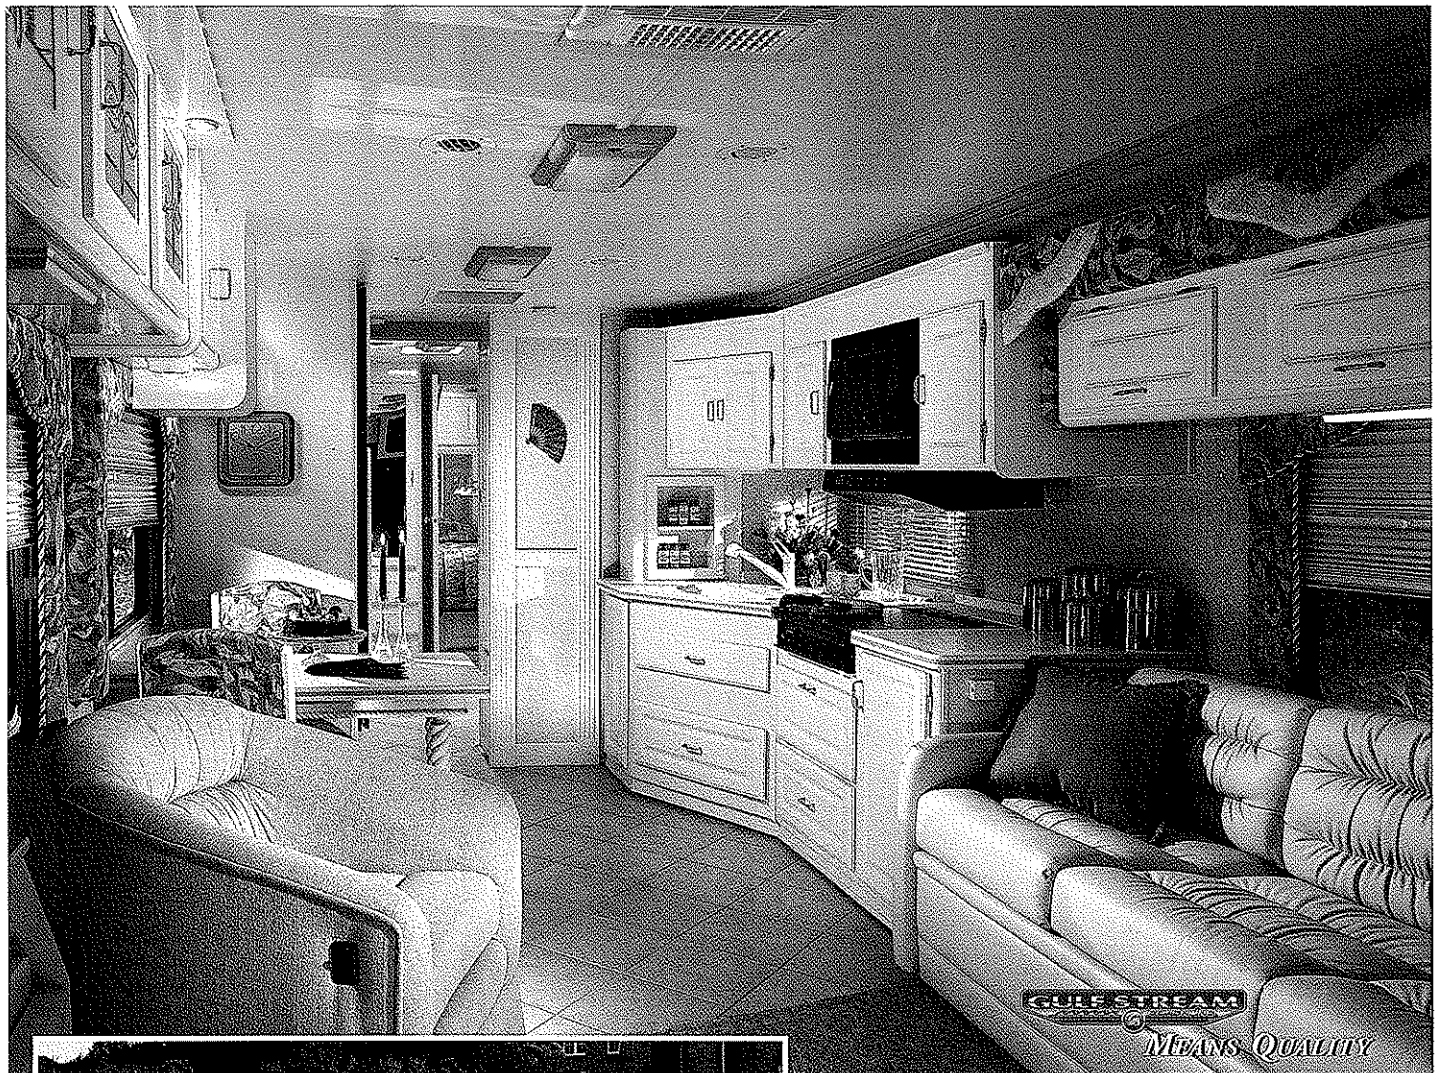

Scenic Cruiser

LUXURY MOTORCOACH BY GULF STREAM COACH

QUALITY • INNOVATION • COMFORT

You and your friends can see the "Scenic" byways in the luxurious newly designed *Scenic Cruiser*.

The one piece panoramic windshield of the *Scenic Cruiser*, allows you to see the clear beauty of many adventures. Exquisite white laminate or hand-rubbed walnut interiors along with fabulous interior appointments make your voyages absolutely captivating.