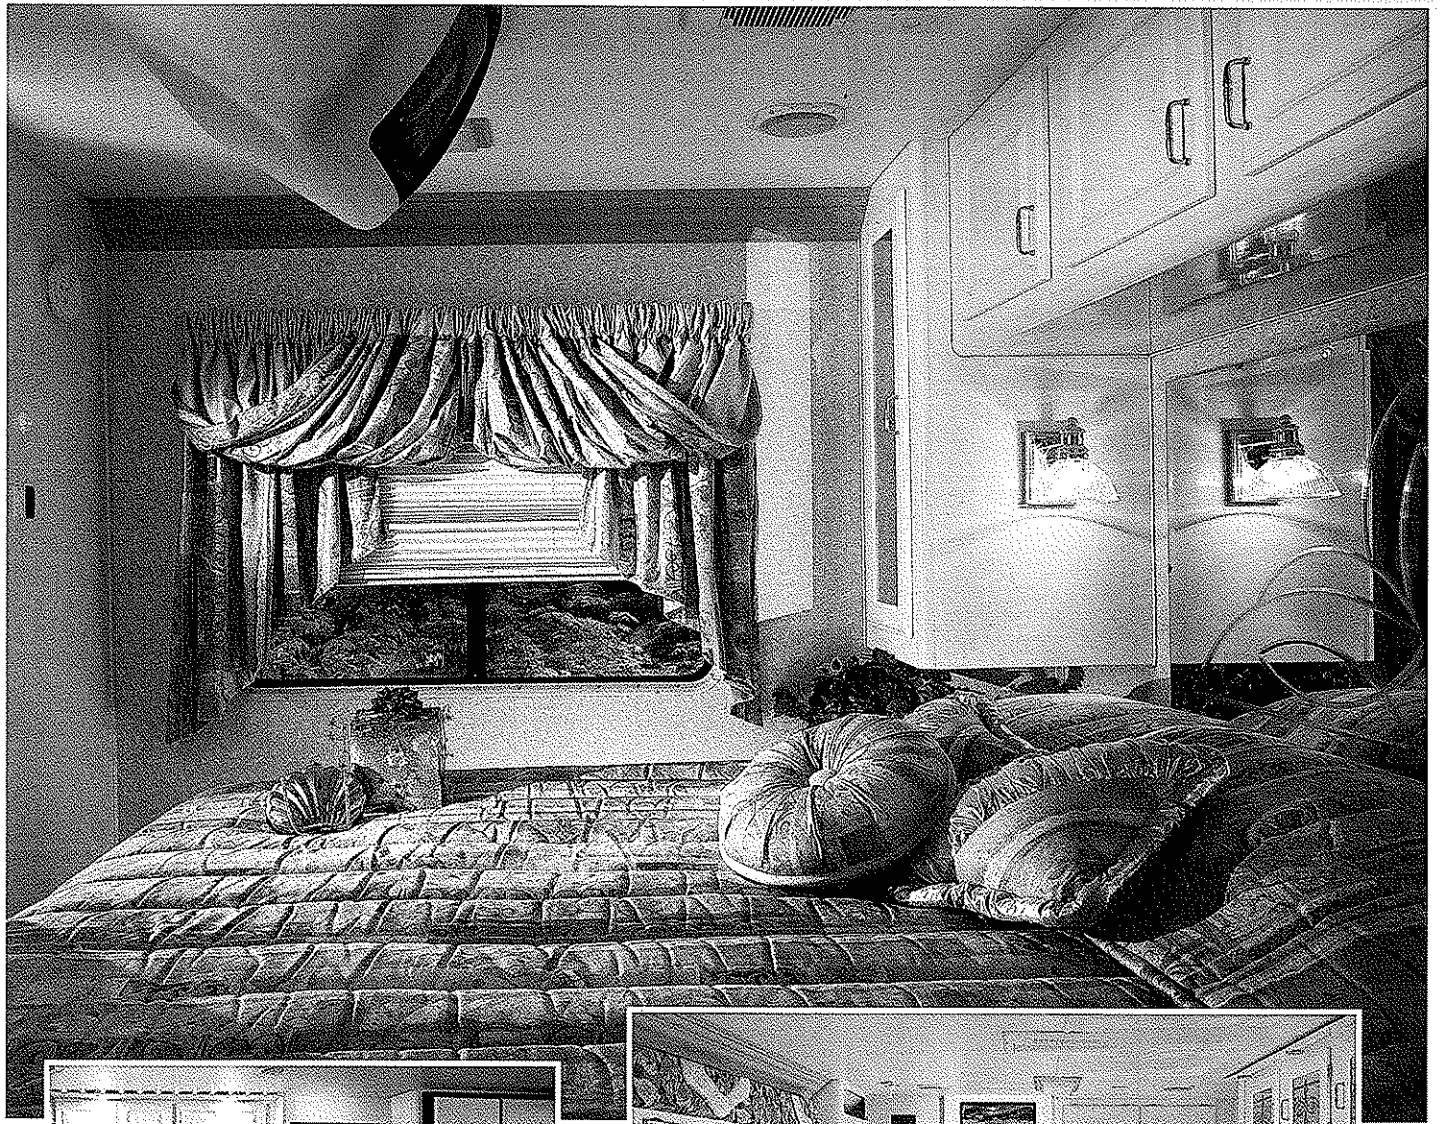

Post Office Box 1005 Nappanee, IN 46550
YOUR DEALER:

VISIT
www.gulfstreamRV.com

FOR MORE DETAILED INFORMATION...
or CALL 1-800-765-8787, EXT. 3288

For more information, contact your local dealer, www.gulfstreamRV.com or Gulf Stream. Gulf Stream Coach, Inc., reserves the right to make changes in colors, materials, components and specifications and to discontinue models at any time without notice or obligation. Gulf Stream Coach, Inc., assumes no responsibility for any error in type or print reproduction of specifications in this brochure. Photographs may show equipment or items that are optional and are not included in the purchase price of the coach. Test drive and review a current model at your nearest dealer.