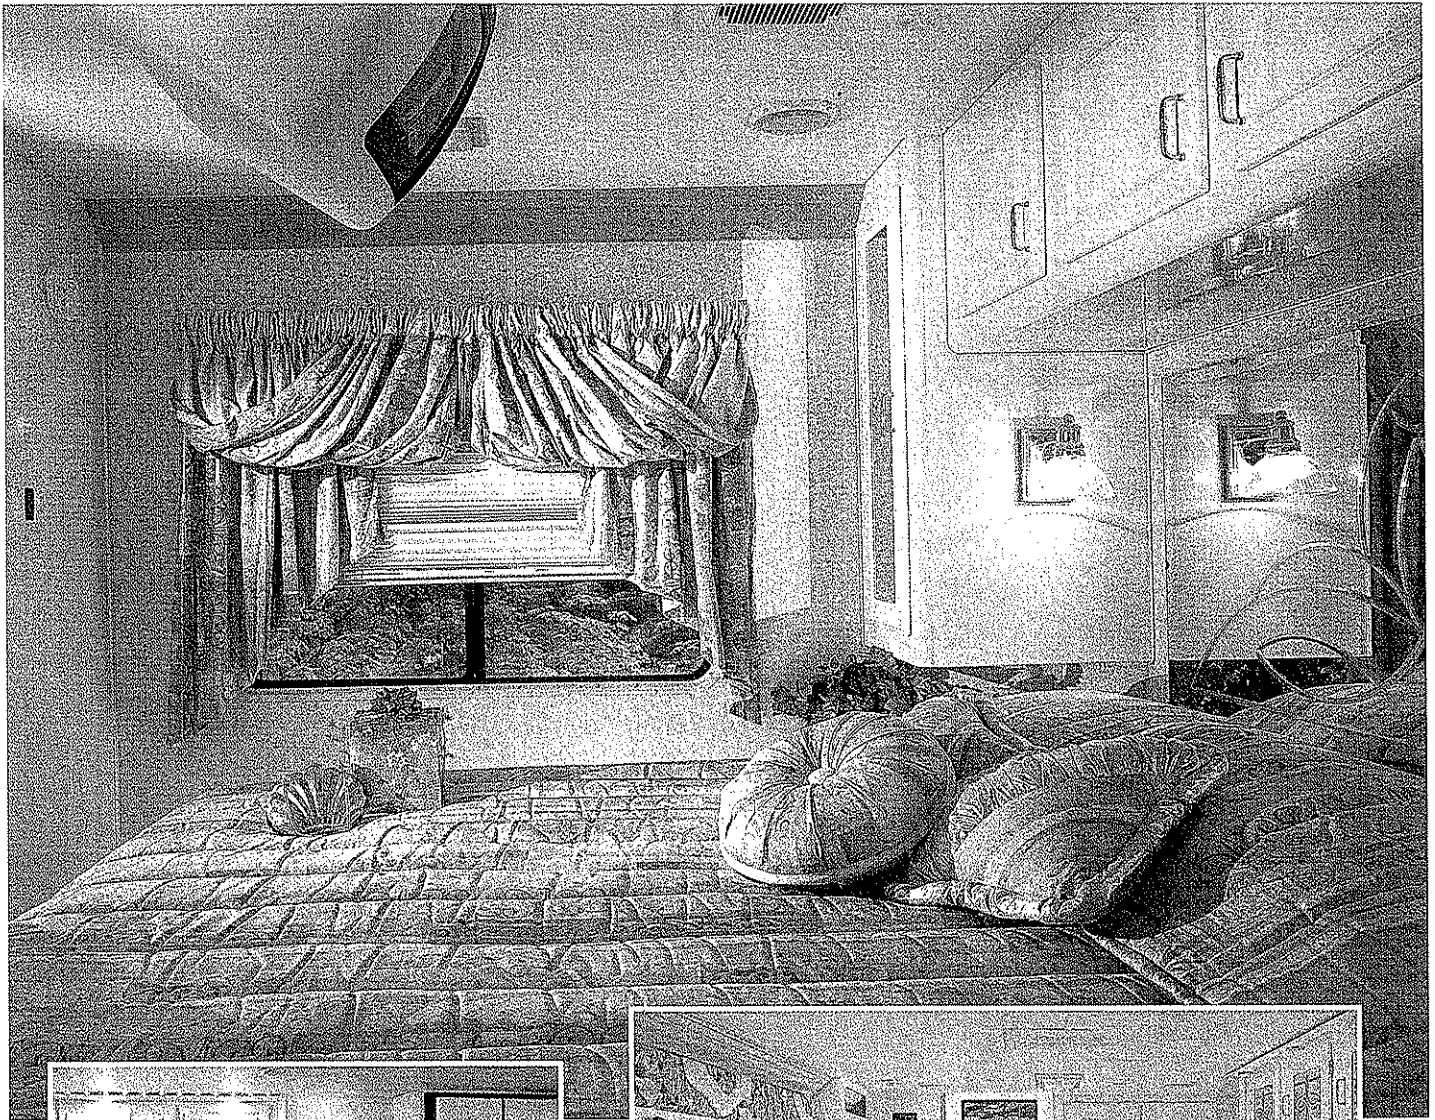

Post Office Box 1005 Nappanee, IN 46550
YOUR DEALER:

VISIT
www.gulfstreamRV.com

FOR MORE DETAILED INFORMATION...
or CALL 1-800-765-8787, EXT. 3288

For more information, contact your local dealer, www.gulfstreamRV.com or Gulf Stream. Gulf Stream Coach, Inc., reserves the right to make changes in colors, materials, components and specifications and to discontinue models at any time without notice or obligation. Gulf Stream Coach, Inc., assumes no responsibility for any error in type or print reproduction of specifications in this brochure. Photographs may show equipment or items that are optional and are not included in the purchase price of the coach. Test drive and review a current model at your nearest dealer.