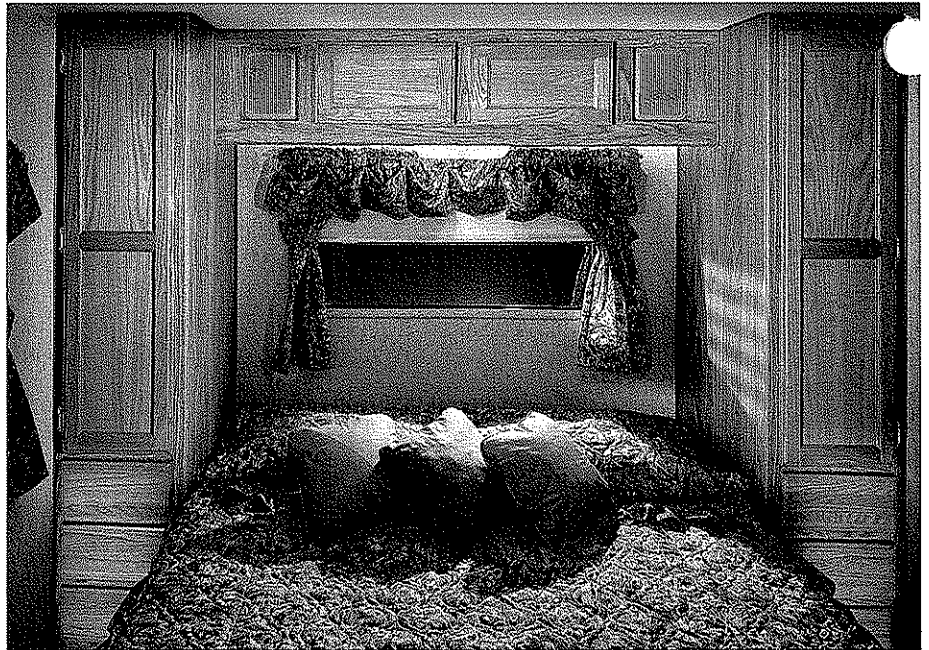

Cavalier *Class C Motorhomes*

The Cavalier Class C motorhome is the best choice for recreational vehicle living at an affordable price. With loads of standard features including a 13.5 BTU roof air conditioner, a 3-burner gas range, a roomy shower, and convenient bathroom and bedroom arrangements, the Cavalier is designed with the adventurer in mind. You'll find an abundance of storage space with deep, pass-through steel framed exterior storage compartments and roomy interior storage cabinets. With a smooth fiberglass laminated exterior, a seamless rubber roof and sleek flowing graphics, the Cavalier by Gulf Stream is sure to provide your family with unforgettable travel adventures.

Feel the Breeze!

You'll appreciate the interior spaciousness of the Cavalier Class C motorhome when on the road. This elegantly appointed coach offers natural oak raised-panel cabinet doors, designer coordinated fabrics and window treatments, abundant overhead and base cabinet storage (including extra storage under the dinette bases), a comfortable cab-over bunk area with privacy curtain and more. Both the flip sofa and dinette also convert to provide additional sleeping areas.

The Cavalier Class C motorhome provides everything you'd ever need to live on the road. This Cavalier kitchen features a 3-burner range with optional oven, an optional microwave, a systems monitor panel conveniently located in the overhead exhaust fan, an oversized white enamel sink with a handy cutting board/sink cover that provides extra countertop work space, and generous base and overhead cabinetry storage accented with natural oak raised-panel doors.

There's room for all your travel needs with Cavalier's large, below floor pass-through basement storage areas.

Cavalier

When it comes time to freshen up, you'll appreciate Cavalier's roomy shower with overhead skydome that floods the area with natural light.