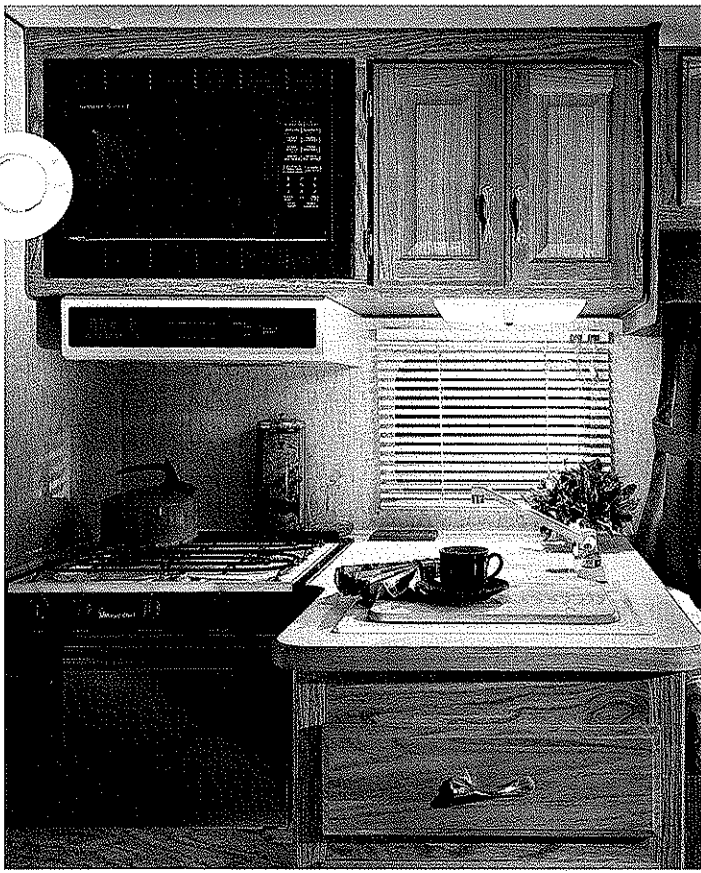

Cavalier *Class C Motorhomes*

The Cavalier Class C motorhome is the best choice for recreational vehicle living at an affordable price. With loads of standard features including a 13.5 BTU roof air conditioner, a 3-burner gas range, a roomy shower, and convenient bathroom and bedroom arrangements, the Cavalier is designed with the adventurer in mind. You'll find an abundance of storage space with deep, pass-through steel framed exterior storage compartments and roomy interior storage cabinets. With a smooth fiberglass laminated exterior, a seamless rubber roof and sleek flowing graphics, the Cavalier by Gulf Stream is sure to provide your family with unforgettable travel adventures.

Feel the Breeze!

You'll appreciate the interior spaciousness of the Cavalier Class C motorhome when on the road. This elegantly appointed coach offers natural oak raised-panel cabinet doors, designer coordinated fabrics and window treatments, abundant overhead and base cabinet storage (including extra storage under the dinette bases), a comfortable cab-over bunk area with privacy curtain and more. Both the flip sofa and dinette also convert to provide additional sleeping areas.

The Cavalier Class C motorhome provides everything you'd ever need to live on the road. This Cavalier kitchen features a 3-burner range with optional oven, an optional microwave, a systems monitor panel conveniently located in the overhead exhaust fan, an oversized white enamel sink with a handy cutting board/sink cover that provides extra countertop work space, and generous base and overhead cabinetry storage accented with natural oak raised-panel doors.

There's room for all your travel needs with Cavalier's large, below floor pass-through basement storage areas.

Cavalier

When it comes time to freshen up, you'll appreciate Cavalier's roomy shower with overhead skydome that floods the area with natural light.