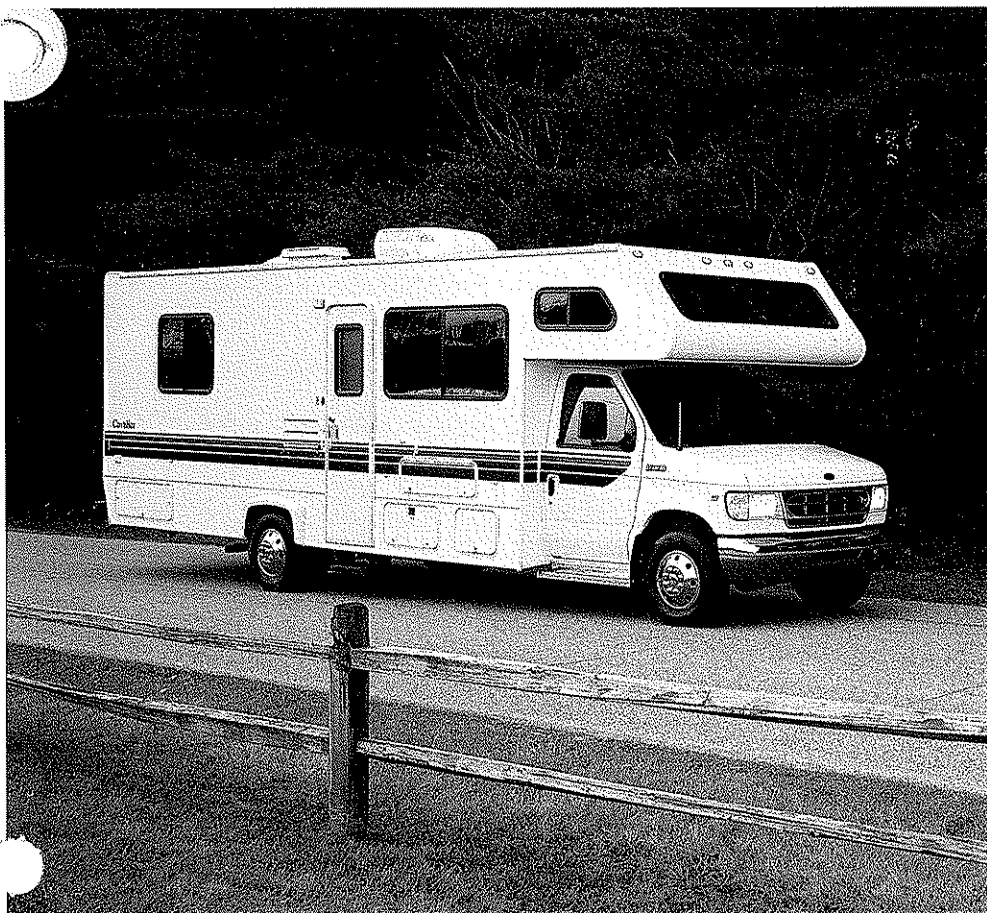

Cavalier *Class C Motorhomes*

The Cavalier Class C motorhome is the best choice for recreational vehicle living at an affordable price. With loads of standard features including a 13.5 BTU roof air conditioner, a 3-burner gas range, a roomy shower, and convenient bathroom and bedroom arrangements, the Cavalier is designed with the adventurer in mind. You'll find an abundance of storage space with deep, pass-through steel framed exterior storage compartments and roomy interior storage cabinets. With a smooth fiberglass laminated exterior, a seamless rubber roof and sleek flowing graphics, the Cavalier by Gulf Stream is sure to provide your family with unforgettable travel adventures.

Feel the Breeze!

You'll appreciate the interior spaciousness of the Cavalier Class C motorhome when on the road. This elegantly appointed coach offers natural oak raised-panel cabinet doors, designer coordinated fabrics and window treatments, abundant overhead and base cabinet storage (including extra storage under the dinette bases), a comfortable cab-over bunk area with privacy curtain and more. Both the flip sofa and dinette also convert to provide additional sleeping areas.

The Cavalier Class C motorhome provides everything you'd ever need to live on the road. This Cavalier kitchen features a 3-burner range with optional oven, an optional microwave, a systems monitor panel conveniently located in the overhead exhaust fan, an oversized white enamel sink with a handy cutting board/sink cover that provides extra countertop work space, and generous base and overhead cabinetry storage accented with natural oak raised-panel doors.

There's room for all your travel needs with Cavalier's large, below floor pass-through basement storage areas.

Cavalier

When it comes time to freshen up, you'll appreciate Cavalier's roomy shower with overhead skydome that floods the area with natural light.