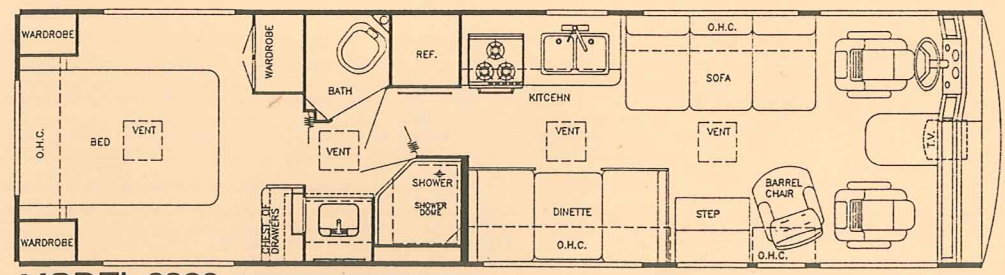

3/145

The All-New

SUN SPORT

BY GULF STREAM®

MODEL 8276 (LB or LES, Twin Bed Opt. Available)

LB = 102"-Wide
LES = 96"-Wide

MODEL 8307 (LES, Twin Bed Opt. Available)

MODEL 8314 (LB or LES, Twin Bed Opt. Available)

MODEL 8323 (LES, Twin Bed Opt. Available)

MODEL 8330 (LB, Twin Bed Opt. Available)

SUNSPORT

BY GULF STREAM®

Standard Specifications

Interior and Decor

- Self-Edged & Radius-Cornered Countertops
- Custom Padded Dash w/Illuminated Gauges
- Windshield Privacy Drape
- Deluxe Carpet w/Pad
- Deluxe Furniture
- 3-Way Driver Seat
- Coordinated Bedspread & Shams
- Decorator Mirror
- Generous Overhead Storage

Bath and Water

- Dual Holding Tanks - Approx. 30 Gal. Each
- Approx. 44 Gal. Each (LB models)
- Fresh Water Tank - Approx. 35 Gal.
- Approx. 48 Gal. (LB models)
- Demand Water System
- City Water Hook-Up
- Double Stainless Steel Sink
- Tub/Shower Combination (Most Models)
- Marine Toilet
- Gravity Drains on Fresh Water Lines
- Skydome in Shower/Bath (Most Models)

Chassis

- GM - 454 CID V-8 Engine w/Electronically Shifted 4-Speed Automatic Transmission
- **Model 8276:**
LES - 158" Wheel Base, 12,300 GVWR
- **Model 8307:**
LES - 178" Wheel Base, 12,700 GVWR
- **Model 8314:**
LES - 190" Wheel Base, 14,800 GVWR
- **Model 8323:**
LES - 208" Wheel Base, 14,800 GVWR
- FORD - Super-Duty w/460 V-8 & 4-Speed Automatic Transmission
- **Model 8276:**
LB - 158" Wheel Base, 15,200 GVWR
- **Model 8314:**
LES - 190" Wheel Base, 15,200 GVWR
LB - 190" Wheel Base, 17,000 GVWR
- **Model 8323:**
LES - 208" Wheel Base, 15,200 GVWR
- **Model 8330:**
LB - 208" Wheel Base, 17,000 GVWR
- Electronic Ignition
- Gasoline Tank - Approx. 60 - 85 Gal.
- Power Steering & Brakes
- High Capacity Automotive Heater
- Tilt Steering Wheel
- Wheel Base: See Floorplans
- Exterior Length (Approx.):
Model 8276 - 27'
Model 8307 - 30'
Model 8314 - 31'
Model 8323 - 32'
Model 8330 - 33'
- Interior Height: Approx. 6' - 6"
- Exterior Height: Approx. 11' - 0" (w/ A/C)
Approx. 11' - 7" (LB Models)