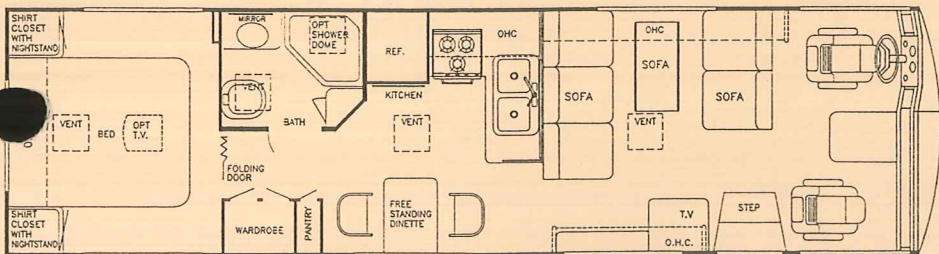

3/145

The All-New

SUN SPORT

BY GULF STREAM®

MODEL 8276 (LB or LES, Twin Bed Opt. Available)

LB = 102"-Wide
LES = 96"-Wide

MODEL 8307 (LES, Twin Bed Opt. Available)

MODEL 8314 (LB or LES, Twin Bed Opt. Available)

MODEL 8323 (LES, Twin Bed Opt. Available)

MODEL 8330 (LB, Twin Bed Opt. Available)

SUNSPORT

BY GULF STREAM®

Standard Specifications

Interior and Decor

- Self-Edged & Radius-Cornered Countertops
- Custom Padded Dash w/Illuminated Gauges
- Windshield Privacy Drape
- Deluxe Carpet w/Pad
- Deluxe Furniture
- 3-Way Driver Seat
- Coordinated Bedspread & Shams
- Decorator Mirror
- Generous Overhead Storage

Bath and Water

- Dual Holding Tanks - Approx. 30 Gal. Each
- Approx. 44 Gal. Each (LB models)
- Fresh Water Tank - Approx. 35 Gal.
- Approx. 48 Gal. (LB models)
- Demand Water System
- City Water Hook-Up
- Double Stainless Steel Sink
- Tub/Shower Combination (Most Models)
- Marine Toilet
- Gravity Drains on Fresh Water Lines
- Skydome in Shower/Bath (Most Models)

Chassis

- GM - 454 CID V-8 Engine w/Electronically Shifted 4-Speed Automatic Transmission
- **Model 8276:**
LES - 158" Wheel Base, 12,300 GVWR
- **Model 8307:**
LES - 178" Wheel Base, 12,700 GVWR
- **Model 8314:**
LES - 190" Wheel Base, 14,800 GVWR
- **Model 8323:**
LES - 208" Wheel Base, 14,800 GVWR
- FORD - Super-Duty w/460 V-8 & 4-Speed Automatic Transmission
- **Model 8276:**
LB - 158" Wheel Base, 15,200 GVWR
- **Model 8314:**
LES - 190" Wheel Base, 15,200 GVWR
LB - 190" Wheel Base, 17,000 GVWR
- **Model 8323:**
LES - 208" Wheel Base, 15,200 GVWR
- **Model 8330:**
LB - 208" Wheel Base, 17,000 GVWR
- Electronic Ignition
- Gasoline Tank - Approx. 60 - 85 Gal.
- Power Steering & Brakes
- High Capacity Automotive Heater
- Tilt Steering Wheel
- Wheel Base: See Floorplans
- Exterior Length (Approx.):
Model 8276 - 27'
Model 8307 - 30'
Model 8314 - 31'
Model 8323 - 32'
Model 8330 - 33'
- Interior Height: Approx. 6' - 6"
- Exterior Height: Approx. 11' - 0" (w/ A/C)
Approx. 11' - 7" (LB Models)