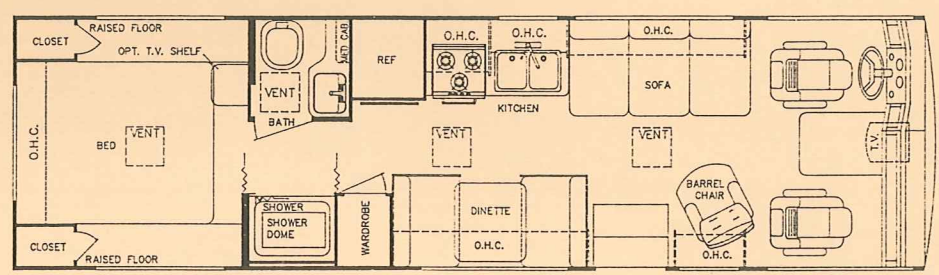

3/145

The All-New

SUN SPORT

BY GULF STREAM®

MODEL 8276 (LB or LES, Twin Bed Opt. Available)

LB = 102"-Wide
LES = 96"-Wide

MODEL 8307 (LES, Twin Bed Opt. Available)

MODEL 8314 (LB or LES, Twin Bed Opt. Available)

MODEL 8323 (LES, Twin Bed Opt. Available)

MODEL 8330 (LB, Twin Bed Opt. Available)

SUNSPORT

BY GULF STREAM®

Standard Specifications

Interior and Decor

- Self-Edged & Radius-Cornered Countertops
- Custom Padded Dash w/Illuminated Gauges
- Windshield Privacy Drape
- Deluxe Carpet w/Pad
- Deluxe Furniture
- 3-Way Driver Seat
- Coordinated Bedspread & Shams
- Decorator Mirror
- Generous Overhead Storage

Bath and Water

- Dual Holding Tanks - Approx. 30 Gal. Each
- Approx. 44 Gal. Each (LB models)
- Fresh Water Tank - Approx. 35 Gal.
- Approx. 48 Gal. (LB models)
- Demand Water System
- City Water Hook-Up
- Double Stainless Steel Sink
- Tub/Shower Combination (Most Models)
- Marine Toilet
- Gravity Drains on Fresh Water Lines
- Skydome in Shower/Bath (Most Models)