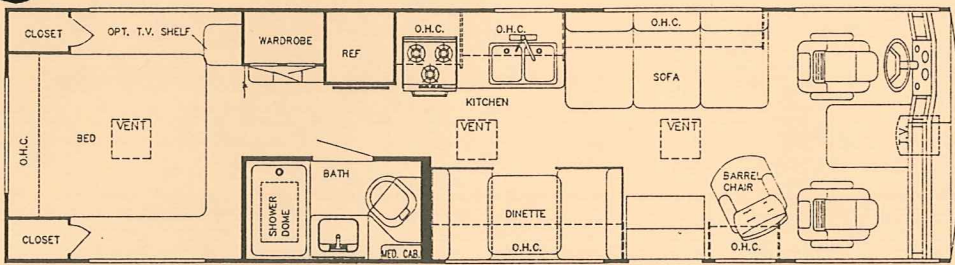

3/145

The All-New

SUN SPORT

BY GULF STREAM®

MODEL 8276 (LB or LES, Twin Bed Opt. Available)

LB = 102"-Wide
LES = 96"-Wide

MODEL 8307 (LES, Twin Bed Opt. Available)

MODEL 8314 (LB or LES, Twin Bed Opt. Available)

MODEL 8323 (LES, Twin Bed Opt. Available)

MODEL 8330 (LB, Twin Bed Opt. Available)

SUNSPORT

BY GULF STREAM®

Standard Specifications

Interior and Decor

- Self-Edged & Radius-Cornered Countertops
- Custom Padded Dash w/Illuminated Gauges
- Windshield Privacy Drape
- Deluxe Carpet w/Pad
- Deluxe Furniture
- 3-Way Driver Seat
- Coordinated Bedspread & Shams
- Decorator Mirror
- Generous Overhead Storage