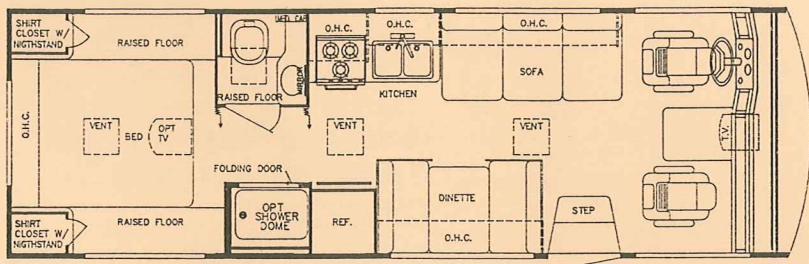

3/145

The All-New

SUN SPORT

BY GULF STREAM®

MODEL 8276 (LB or LES, Twin Bed Opt. Available)

LB = 102"-Wide
LES = 96"-Wide

MODEL 8307 (LES, Twin Bed Opt. Available)

MODEL 8314 (LB or LES, Twin Bed Opt. Available)

MODEL 8323 (LES, Twin Bed Opt. Available)

MODEL 8330 (LB, Twin Bed Opt. Available)

SUNSPORT

BY GULF STREAM®

Standard Specifications

Interior and Decor

- Self-Edged & Radius-Cornered Countertops
- Custom Padded Dash w/Illuminated Gauges
- Windshield Privacy Drape
- Deluxe Carpet w/Pad
- Deluxe Furniture
- 3-Way Driver Seat
- Coordinated Bedspread & Shams
- Decorator Mirror
- Generous Overhead Storage

Bath and Water

- Dual Holding Tanks - Approx. 30 Gal. Each
- Approx. 44 Gal. Each (LB models)
- Fresh Water Tank - Approx. 35 Gal.
- Approx. 48 Gal. (LB models)
- Demand Water System
- City Water Hook-Up
- Double Stainless Steel Sink
- Tub/Shower Combination (Most Models)
- Marine Toilet
- Gravity Drains on Fresh Water Lines
- Skydome in Shower/Bath (Most Models)

Chassis

- GM - 454 CID V-8 Engine w/Electronically Shifted 4-Speed Automatic Transmission
- **Model 8276:**
LES - 158" Wheel Base, 12,300 GVWR
- **Model 8307:**
LES - 178" Wheel Base, 12,700 GVWR
- **Model 8314:**
LES - 190" Wheel Base, 14,800 GVWR
- **Model 8323:**
LES - 208" Wheel Base, 14,800 GVWR
- FORD - Super-Duty w/460 V-8 & 4-Speed Automatic Transmission
- **Model 8276:**
LB - 158" Wheel Base, 15,200 GVWR
- **Model 8314:**
LES - 190" Wheel Base, 15,200 GVWR
LB - 190" Wheel Base, 17,000 GVWR
- **Model 8323:**
LES - 208" Wheel Base, 15,200 GVWR
- **Model 8330:**
LB - 208" Wheel Base, 17,000 GVWR
- Electronic Ignition
- Gasoline Tank - Approx. 60 - 85 Gal.
- Power Steering & Brakes
- High Capacity Automotive Heater
- Tilt Steering Wheel
- Wheel Base: See Floorplans
- Exterior Length (Approx.):
Model 8276 - 27'
Model 8307 - 30'
Model 8314 - 31'
Model 8323 - 32'
Model 8330 - 33'
- Interior Height: Approx. 6' - 6"
- Exterior Height: Approx. 11' - 0" (w/ A/C)
Approx. 11' - 7" (LB Models)